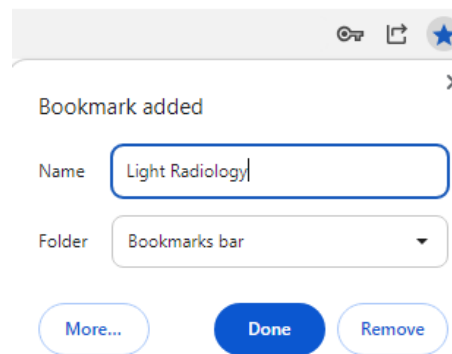

## Creating a short cut for IntelConnect – Chrome

1. Open Internet using Google Chrome
2. Visit <https://pacs.lightradiology.com.au>

4. Select **Bookmark** then **Bookmark this tab**
5. Change the name to **Light Radiology** then click **Done**