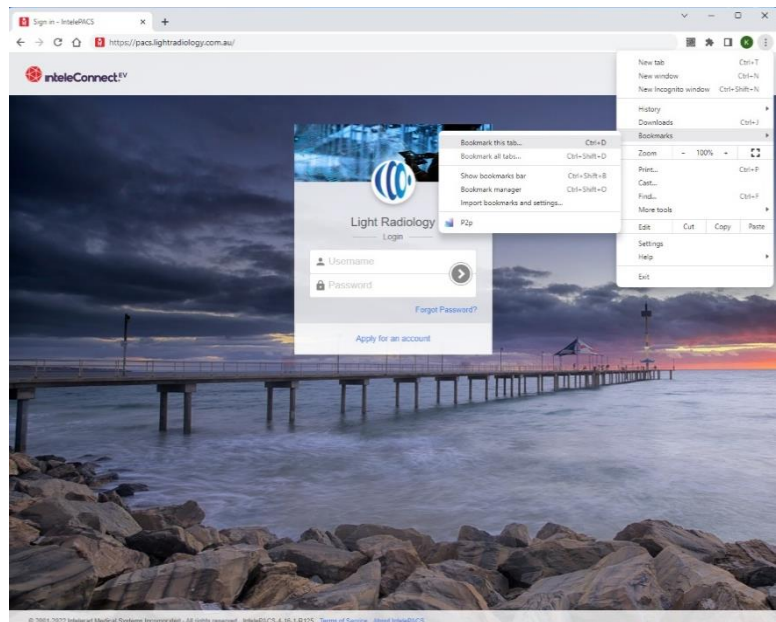

## Creating a short cut for IntelConnect – Chrome

1. Open Internet using Google Chrome
2. Visit <https://pacs.lightradiology.com.au>

4. Select **Bookmark** then **Bookmark this tab**
5. Change the name to **Light Radiology** then click **Done**

6. Next time you open your browser, the link will appear under the search